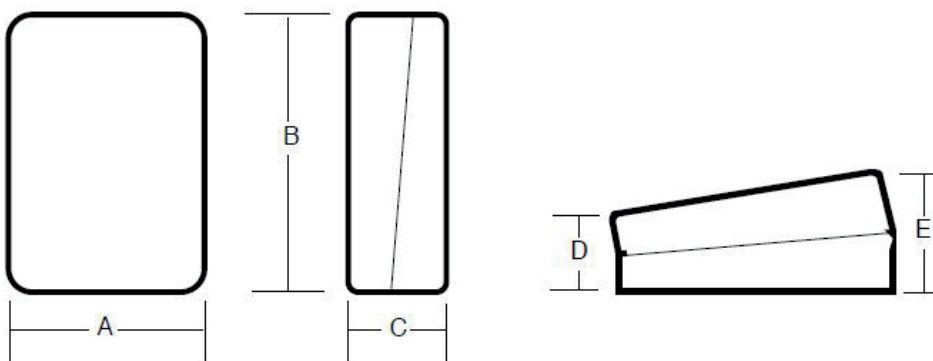

Technical Information:

SPEAKER HOUSING

HOUSING FOR INTERNAL SIREN,
EXTENSION SPEAKER & INTERCOM

OVERVIEW

Cleverly designed and attractive two piece white ABS case with louvred front and recessed panel. The two halves may be clipped together in different ways to provide either a sloping or standard shaped box.

Internal locating pegs are provided to accommodate a standard 87mm diameter mylar cone speaker. Cable knock-outs are provided at the top and bottom back edges of the case.

Ideal for intercoms, extension speakers, internal alarms, sirens etc.

PART NO	OVERALL DIMENSIONS					NOMINAL WALL THICKNESS (MM)
	A (MM)	B (MM)	C (MM)	D (MM)	E (MM)	
SB1	100	141	49	38	60	2.0

VIEW OUR ENTIRE RANGE AT BCLENCLOSURES.COM